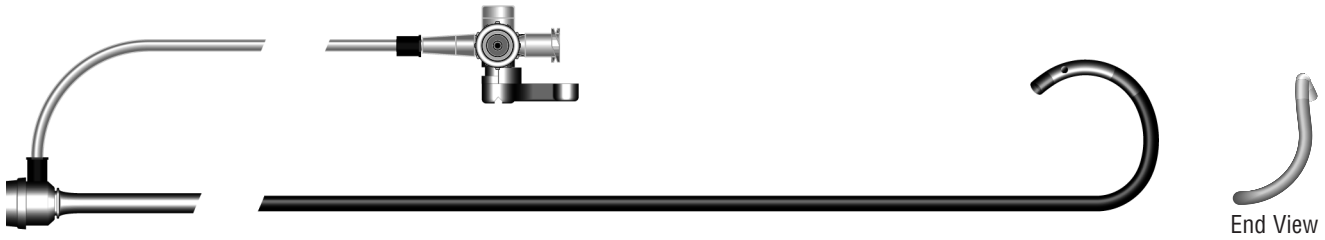

PREFACE® Braided Guiding Sheaths

New Catalog No.	Made to Order	Old Catalog No.	Size	Internal Diameter	Length	Curve	European Order No.
301803MS		301-803MS	8F	0.110 inch	62 cm	Multipurpose Short	301-803MS

New Catalog No.	Made to Order	Old Catalog No.	Size	Internal Diameter	Length	Curve	European Order No.
301803M		301-803M	8F	0.110 inch	62 cm	Multipurpose	301-803M
301805M		301-805M	8F	0.110 inch	77 cm	Multipurpose	301-805M

New Catalog No.	Made to Order	Old Catalog No.	Size	Internal Diameter	Length	Curve	European Order No.
301803A		301-803A	8F	0.110 inch	62 cm	Anterior	301-803A

New Catalog No.	Made to Order	Old Catalog No.	Size	Internal Diameter	Length	Curve	European Order No.
301803P		301-803P	8F	0.110 inch	62 cm	Posterior	301-803P